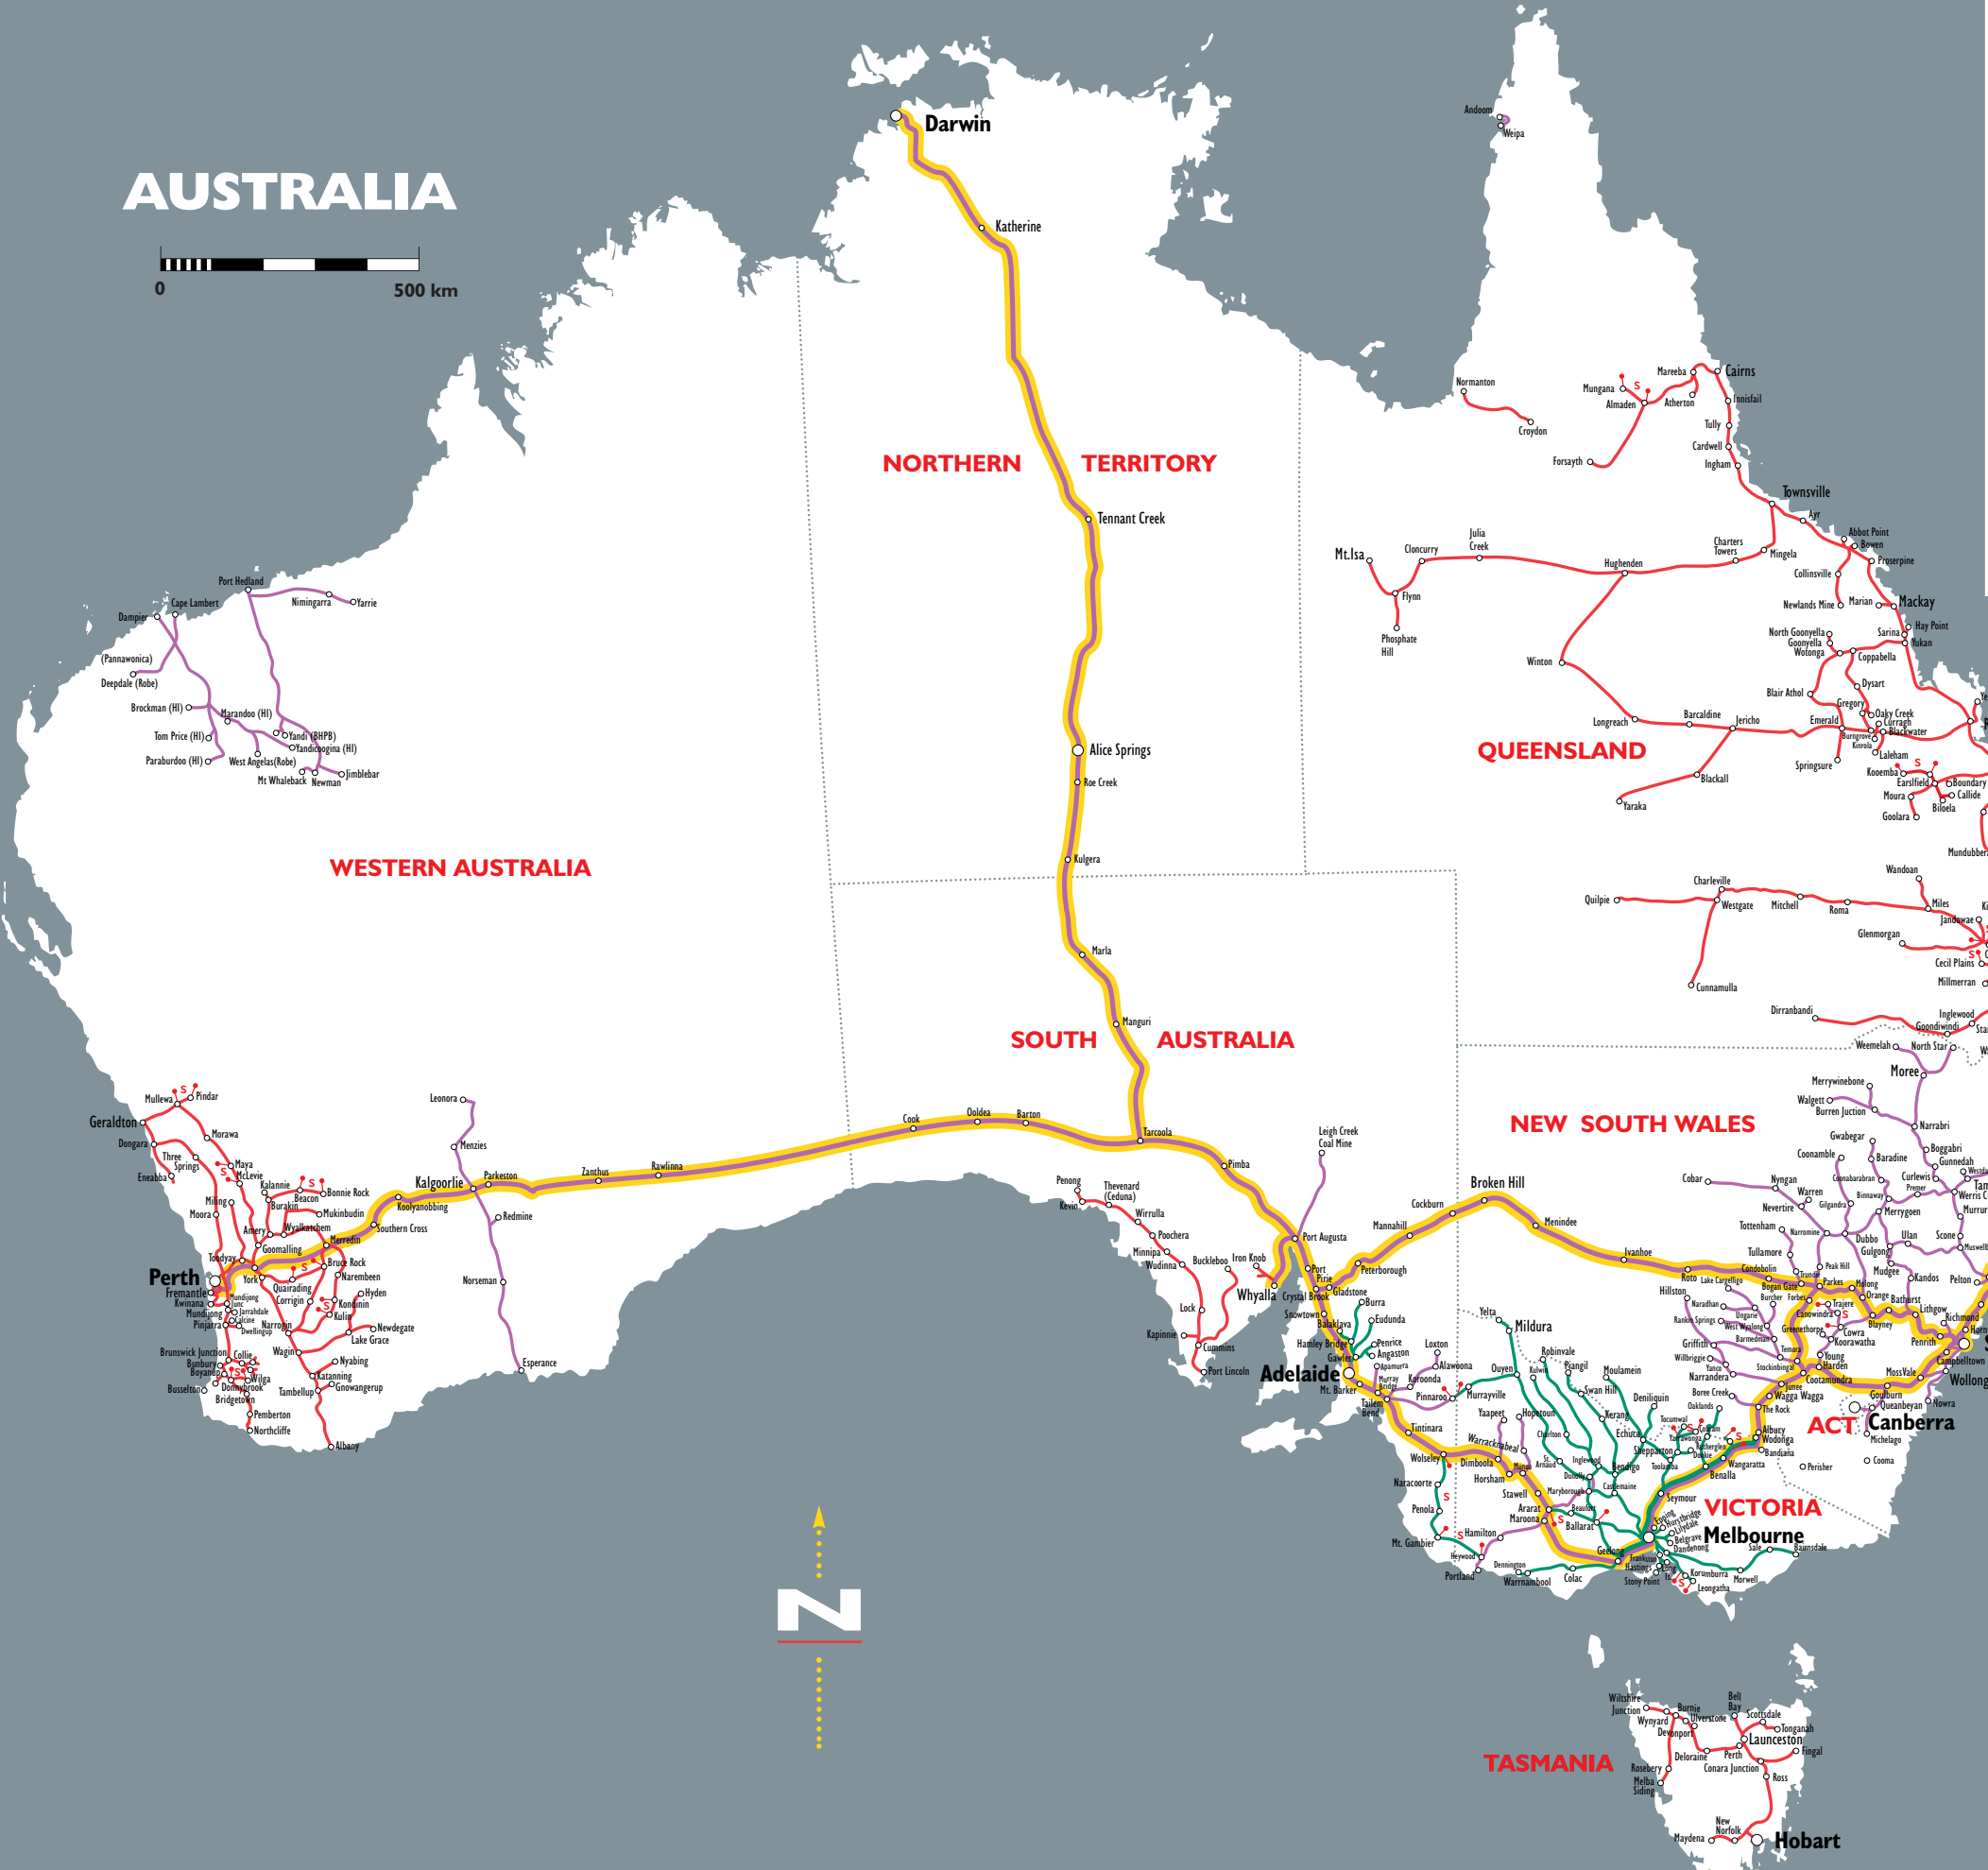

# AUSTRALIA

## LEGEND

- NARROW GAUGE 
- STANDARD GAUGE 
- BROAD GAUGE 
- SERVICE SUSPENDED 
- INTERSTATE STANDARD GAUGE NETWORK 

# NEW ZEALAND